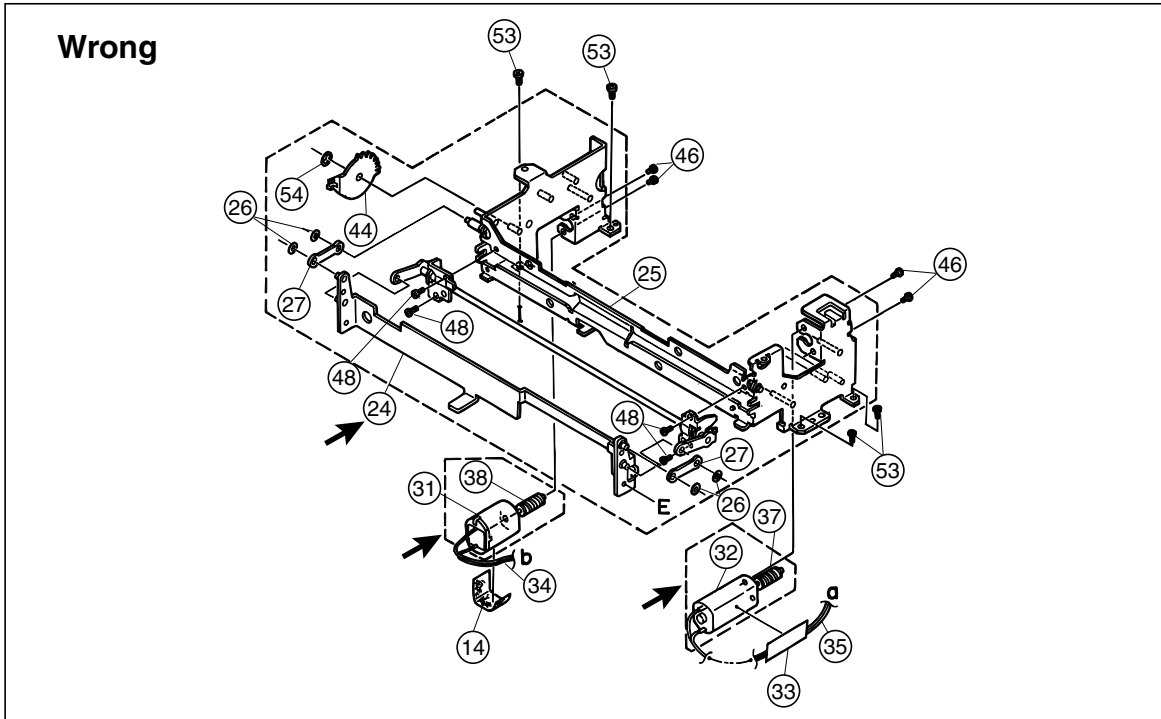

JVC

SERVICE MANUAL

CD RECEIVER

KD-LX10 KD-LX30

Suppliment

Areas suffix

J ----- Northern America

General assembly indication was wrong.
Please change the service manual of
KD-LX10 / KD-LX30.
(Issue No.49537)

General assembly

■ **Parts list (General assembly)**

Block No. M1MM

⚠	Item	Parts number	Parts name	Q'ty	Description	Area
	112	QAR0029001-SA2	FEED MOTOR ASS'Y	1		
	113	PPN13KA10C-SA6	MOTOR ASS'Y	1		

Wrong

Collect