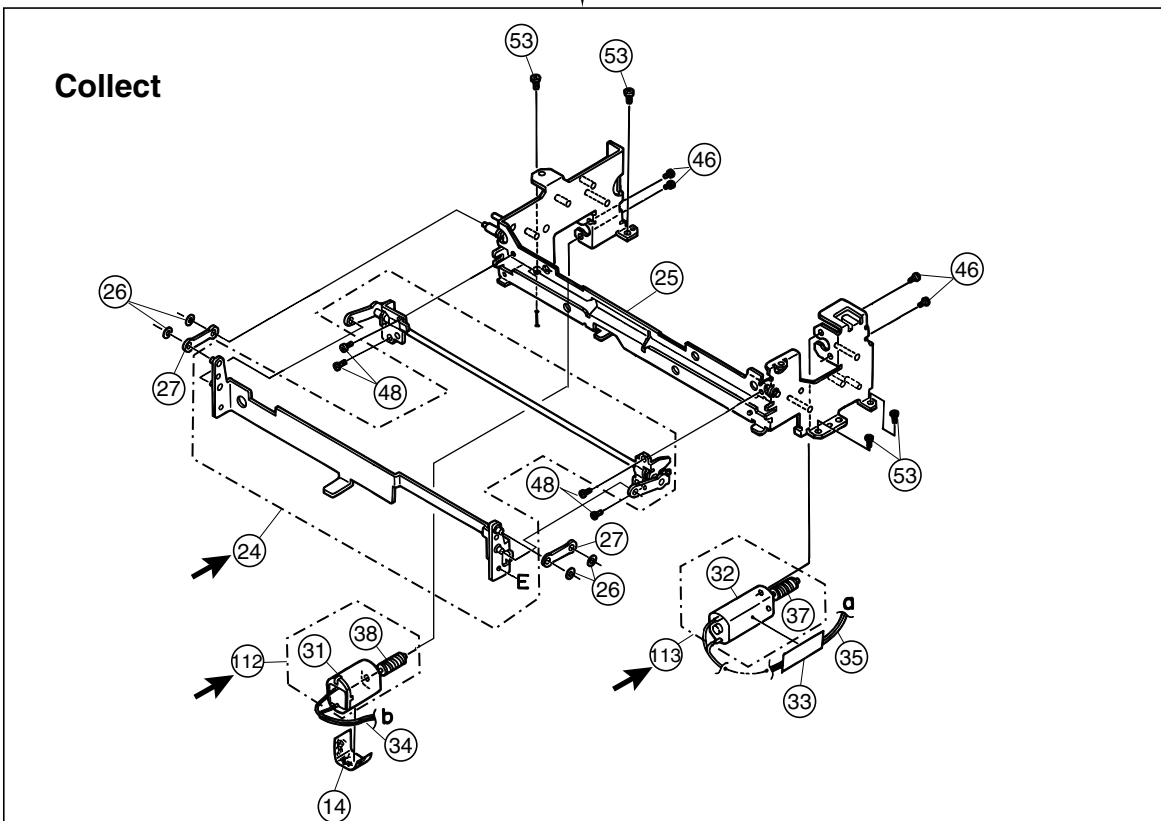

JVC

SERVICE MANUAL

CD RECEIVER

KD-LX10 KD-LX30

Suppliment

Areas suffix

J ----- Northern America

General assembly indication was wrong.
Please change the service manual of
KD-LX10 / KD-LX30.
(Issue No.49537)

General assembly

■ **Parts list (General assembly)**

Block No. M1MM

⚠	Item	Parts number	Parts name	Q'ty	Description	Area
	112	QAR0029001-SA2	FEED MOTOR ASS'Y	1		
	113	PPN13KA10C-SA6	MOTOR ASS'Y	1		

Wrong

Collect